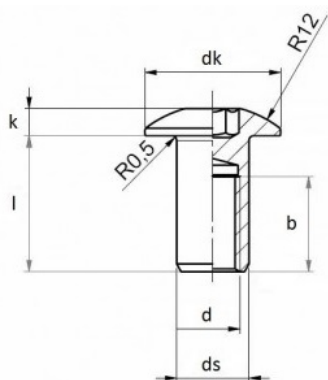

PRODUCT SHEET

Description:

Steel Head D637,5mm Hex,M6,Head $\varnothing 15 \times 3,5$ mm,Shaft $\varnothing 8 \times 8,5$ mm,YZP

Item number:

12.09.815-0

Units	Box	Carton	HS Code	Barcode
Pcs.	1	2000	7318190090	 5704866025980